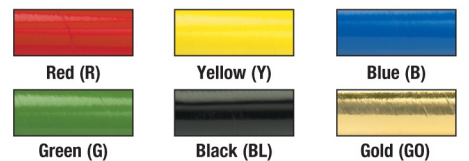

Colored Tubes

Sizes listed are usable space.

- Includes white plastic end caps.

Colored Tubes

Stock Number	Inside Dia.	Usable Length	Wall Thickness	Tubes/Case
P2006	2"	6"	.060	50
P2009	2"	9"	.060	50
P2012	2"	12"	.060	50
P2018	2"	18"	.060	50
P2020	2"	20"	.060	50
P2024	2"	24"	.060	50
P2036	2"	36"	.060	50
P3012	3"	12"	.070	24
P3018	3"	18"	.070	24
P3024	3"	24"	.070	24
P3036	3"	36"	.070	24

Choose from colors listed below:

Jumbo Kraft Tubes

Sizes listed are usable space.

- Includes white plastic end caps.

Jumbo Kraft Tubes

Stock Number	Inside Dia.	Usable Length	Wall Thickness	Tubes/Case
P5024KHD	5"	24"	.125	15
P5026KHD	5"	26"	.125	15
P5030KHD	5"	30"	.125	15
P5036KHD	5"	36"	.125	15
P5048KHD	5"	48"	.125	15
P5060KHD	5"	60"	.125	15
P5072KHD	5"	72"	.125	15
P6024KHD	6"	24"	.125	10
P6030KHD	6"	30"	.125	10
P6036KHD	6"	36"	.125	10
P6048KHD	6"	48"	.125	10
P6060KHD	6"	60"	.125	10
P6072KHD	6"	72"	.125	10