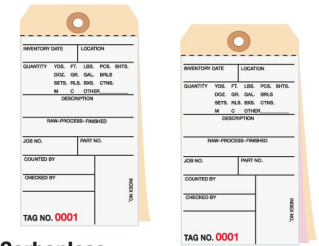

Manila Shipping Tags

Use multi-purpose tags to identify or address items that cannot be labeled.

- Manila color allows handwritten or printed instructions to stand out.

Manila – 15 Point

Stock Number	Size	Card Stock	Model Number	Qty/Case
G1009*	7 1/2" x 3 3/4"	15 Point	#11	500
G1010*	8" x 4"	15 Point	#12	500

* Please state plain, pre-strung, or pre-wired.

Manila – 10 Point

Stock Number	Size	Card Stock	Model Number	Qty/Case
G3001*	2 1/4" x 1 1/8"	10 Point	#1	1,000
G3002*	3 1/4" x 1 1/8"	10 Point	#2	1,000
G3003*	3 3/4" x 1 1/8"	10 Point	#3	1,000
G3004*	4 1/4" x 2 1/8"	10 Point	#4	1,000
G3005*	4 3/4" x 2 1/8"	10 Point	#5	1,000
G3006*	5 1/4" x 2 1/8"	10 Point	#6	1,000
G3007*	5 3/4" x 2 1/8"	10 Point	#7	1,000
G3008*	6 1/4" x 3 1/8"	10 Point	#8	1,000

* Please state plain, pre-strung, or pre-wired.

Carbonless Inventory Tags

2 Part – Carbonless

- White carbonless bond with 10 point manila base stock.

3 Part – Carbonless

- White carbonless bond with pink middle bond and 10 point manila base stock.